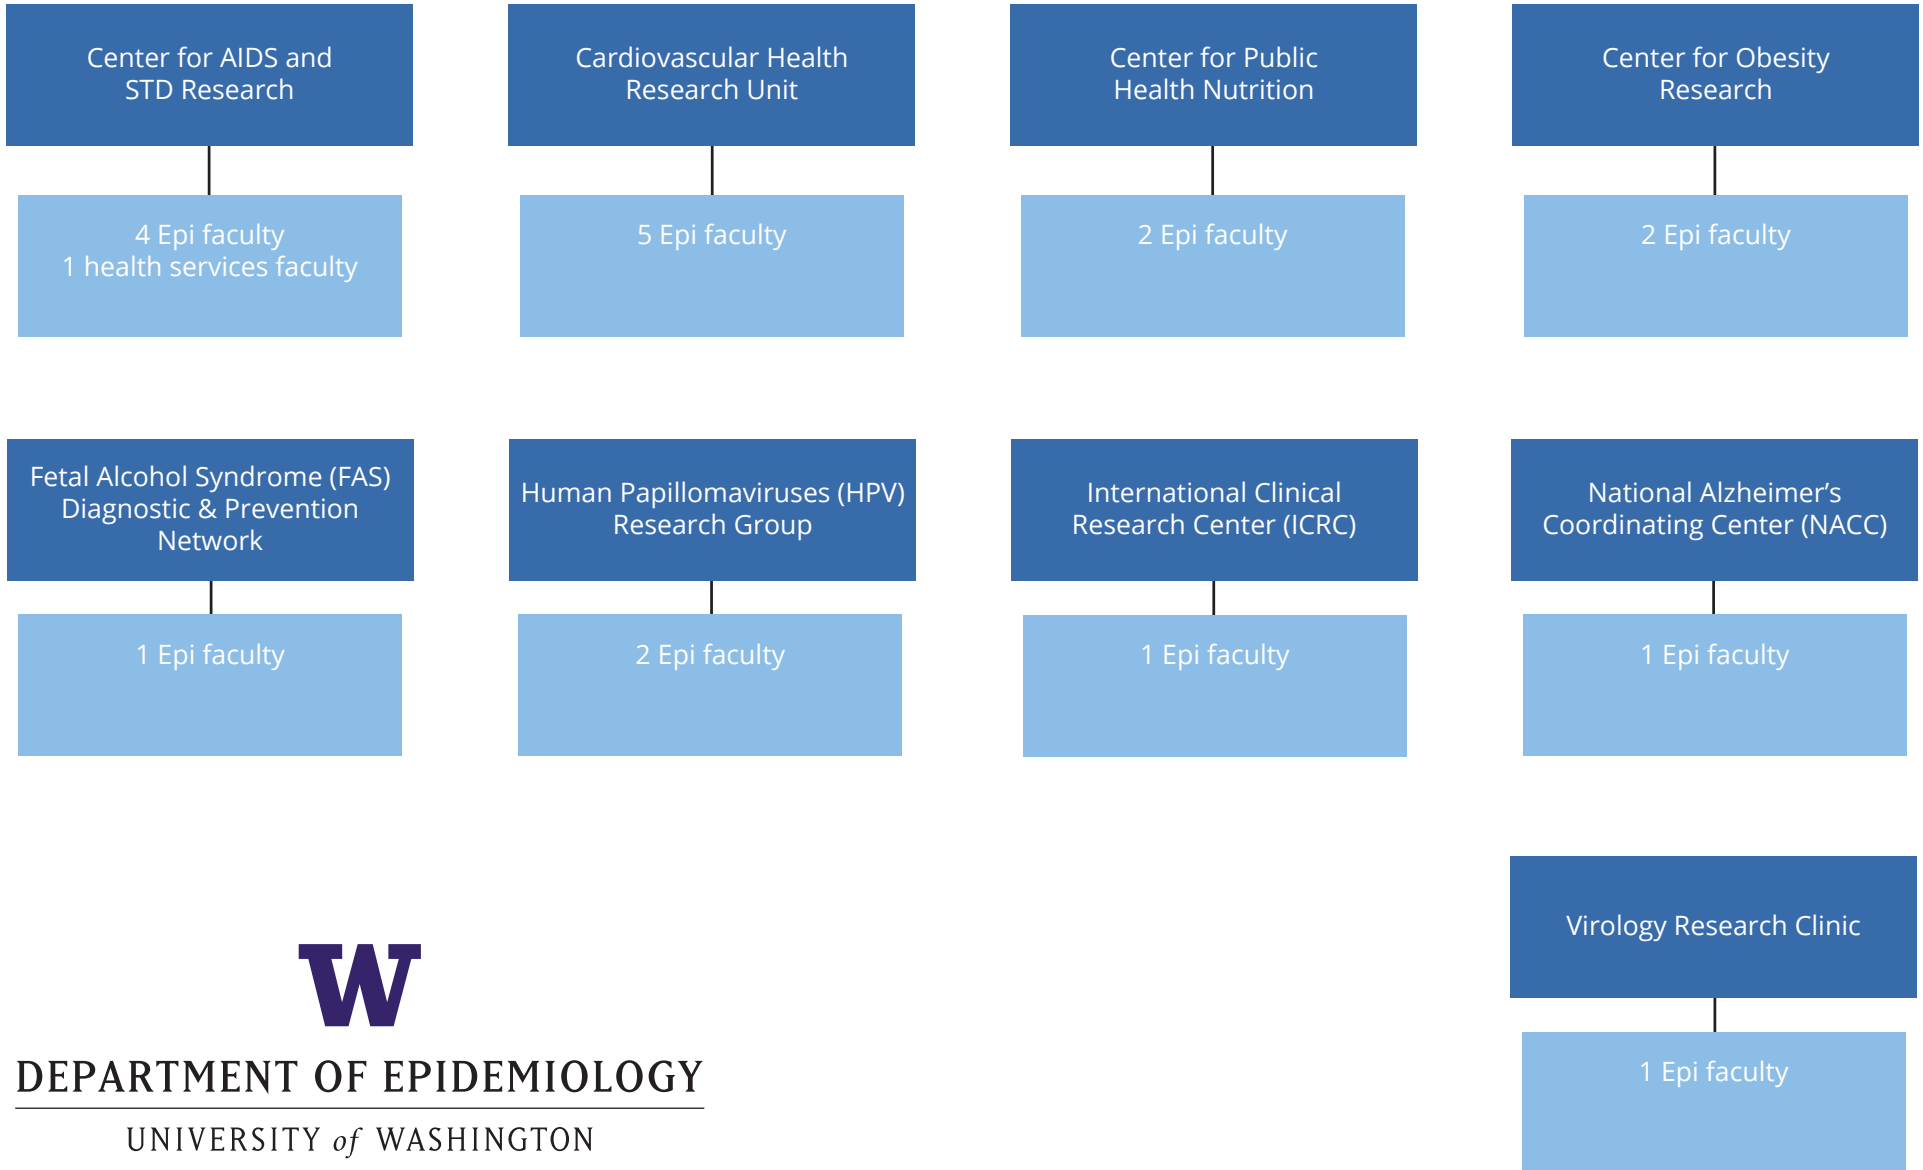

Centers & Research Units

DEPARTMENT OF EPIDEMIOLOGY

UNIVERSITY of WASHINGTON

School of Public Health